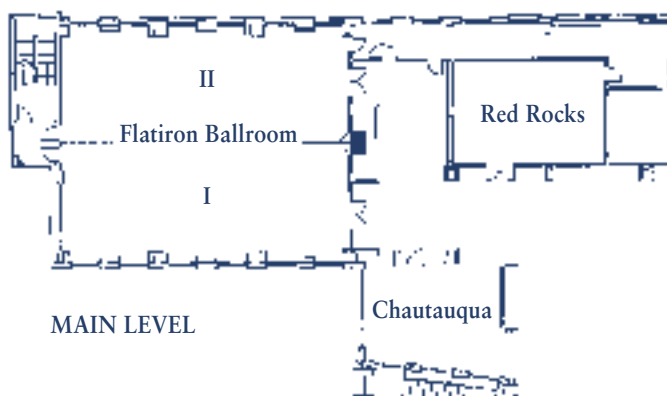

MEETING / BANQUET SPACE

Room	Square Feet	Dimension	Ceiling Height	Banquet	Theater	Classroom	U-Shape	Reception
Flatiron Ballroom	2,880	60'X48'	15'	200	300	150	—	300
Flatiron I	1,440	30'X48'	15'	100	150	70	42	150
Flatiron II	1,440	30'X48'	15'	100	150	70	42	150
Red Rocks	704	22'X32'	15'	60	90	36	28	70
Chautauqua	532	28'X18'	15'	40	50	24	24	50
Flagstaff	910	35'X26'	12'	70	120	50	36	90
Eldorado	532	28'X18'	12'	30	40	24	20	50
Boardroom	324	18'X18'	12'		Conference seats 10			