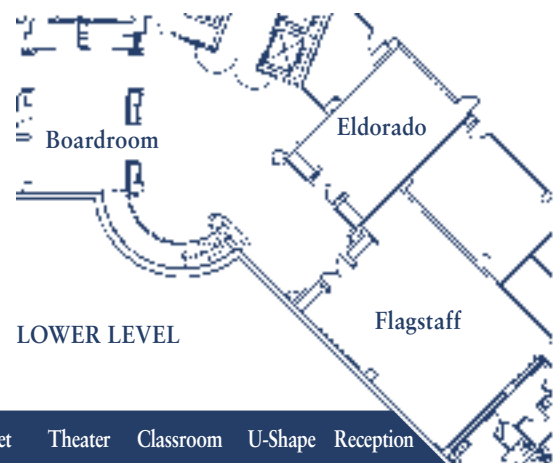

500 Flatiron Boulevard Broomfield, CO 80021 ■ 303-464-8400 ■ Fax 303-438-6699
 Sales 720-587-3250 ■ Reservations 888-825-3167 ■ www.renaissanceflatiron.com

FEATURES

- 232 luxurious guest suites
- Most suites with mountain views
- Executive work desk
- High-speed Internet access
- Multi-line cordless phone
- Mini-refrigerator
- 24-hour fitness center and business center
- Indoor pool, outdoor whirlpool and sundeck
- Concierge services
- Award-winning Flatz Grille and Lounge
- Over 6,300 sq. ft. of meeting space, which can accommodate groups up to 300

MEETING / BANQUET SPACE

Room	Square Feet	Dimension	Ceiling Height	Banquet	Theater	Classroom	U-Shape	Reception
Flatiron Ballroom	2,880	60'X48'	15'	200	300	150	—	300
Flatiron I	1,440	30'X48'	15'	100	150	70	42	150
Flatiron II	1,440	30'X48'	15'	100	150	70	42	150
Red Rocks	704	22'X32'	15'	60	90	36	28	70
Chautauqua	532	28'X18'	15'	40	50	24	24	50
Flagstaff	910	35'X26'	12'	70	120	50	36	90
Eldorado	532	28'X18'	12'	30	40	24	20	50
Boardroom	324	18'X18'	12'		Conference seats 10			