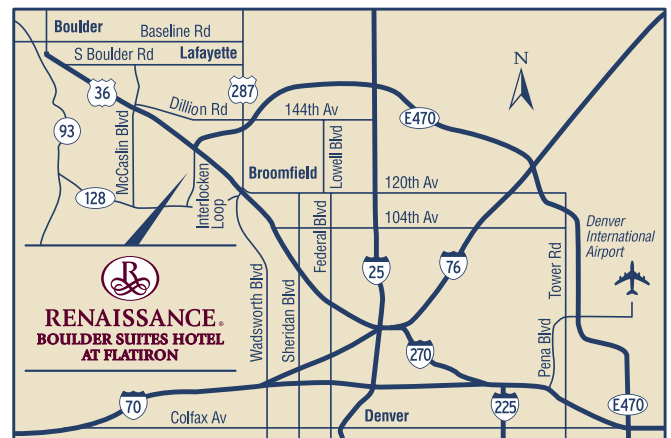

RENAISSANCE[®]
BOULDER SUITES HOTEL
AT FLATIRON

Welcome to the four-diamond Renaissance Boulder Suites at Flatiron—where the comfort and luxury of a modern full-service boutique hotel meet the energizing beauty of the great Colorado outdoors. Adjacent to the gorgeous Flatiron mountain range, our hotel offers a premier destination for both the business and vacation traveler. It's your Marriott connection to the exceptional. A true Renaissance experience guaranteed to enliven the senses and refresh the soul.

LOCATION

- 10 minutes from downtown Boulder and the University of Colorado
- 20 minutes from downtown Denver
- 30 minutes from Denver International Airport
- 45 minutes to Estes Park and Rocky Mountain National Park
- Within walking distance to the premiere Flatiron Crossing Shopping Center (complimentary Zip shuttle service available)
- Surrounded by several championship golf courses
- Great hiking, biking and nature-walking in mountains
- Centrally located in the Interlocken Business Park